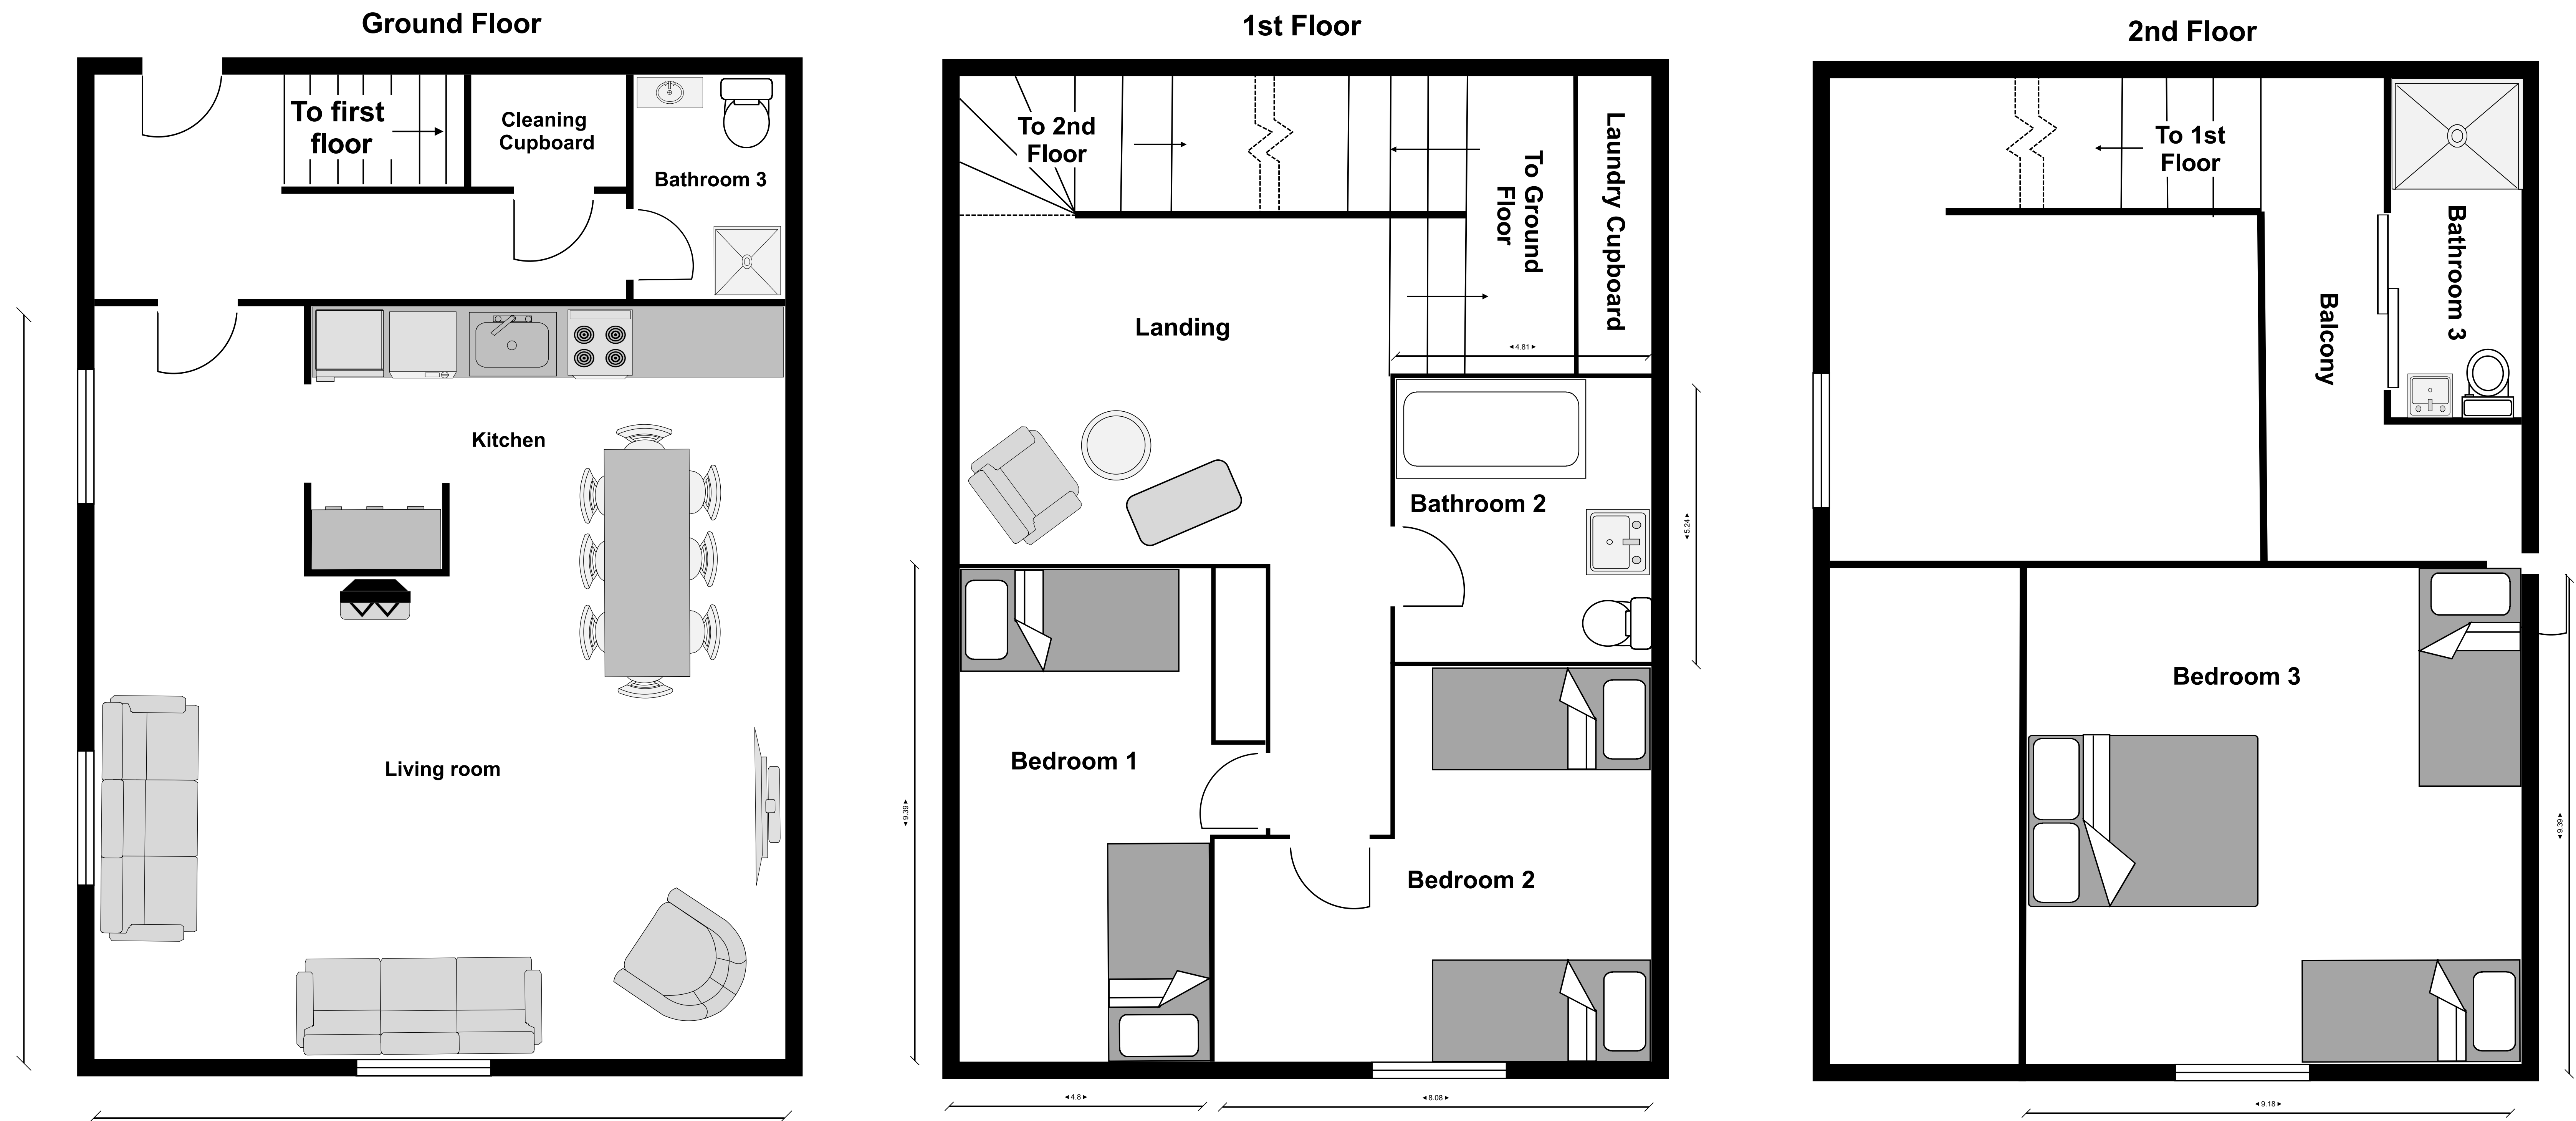

Granary Cottage

Notes

Bedroom 1: Twin room

Bedroom 2: Twin room

Bedroom 3: Family room one double and up to 2 singles confirm with booking

Cot bed and high chairs are available on request

Please confirm room requests with us via hallcottages@btconnect.com or 01603 898 190